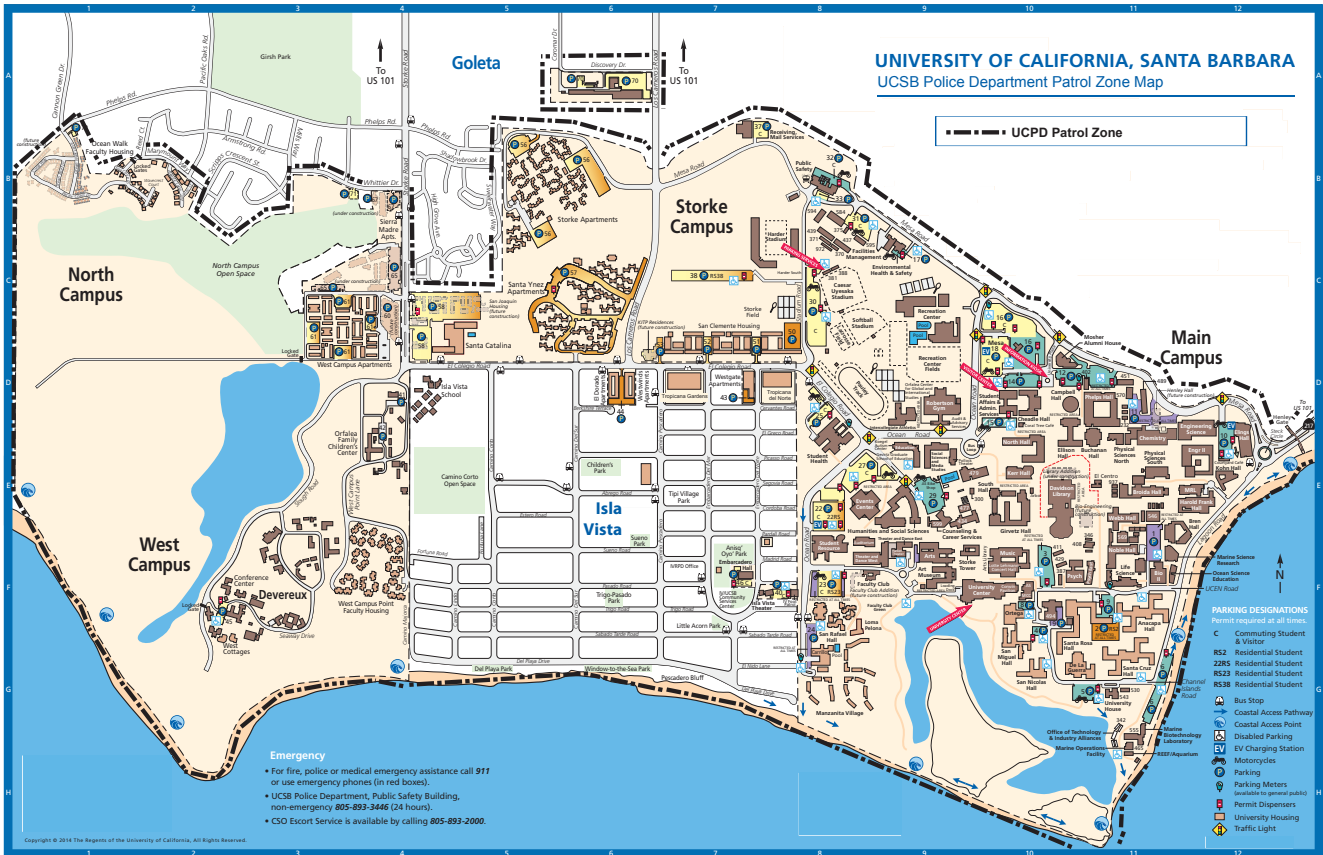

Appendix Clery Act Geography Maps

UC SANTA BARBARA ON-CAMPUS PROPERTIES MAP

UC SANTA BARBARA POLICE DEPARTMENT PATROL ZONE MAP (for Daily Crime Logs only)

ON-CAMPUS AND PUBLIC PROPERTY MAP

- Green identifies UC Santa Barbara "on-campus" Clery Act geography.
- Red identifies "public property" Clery Act geography.