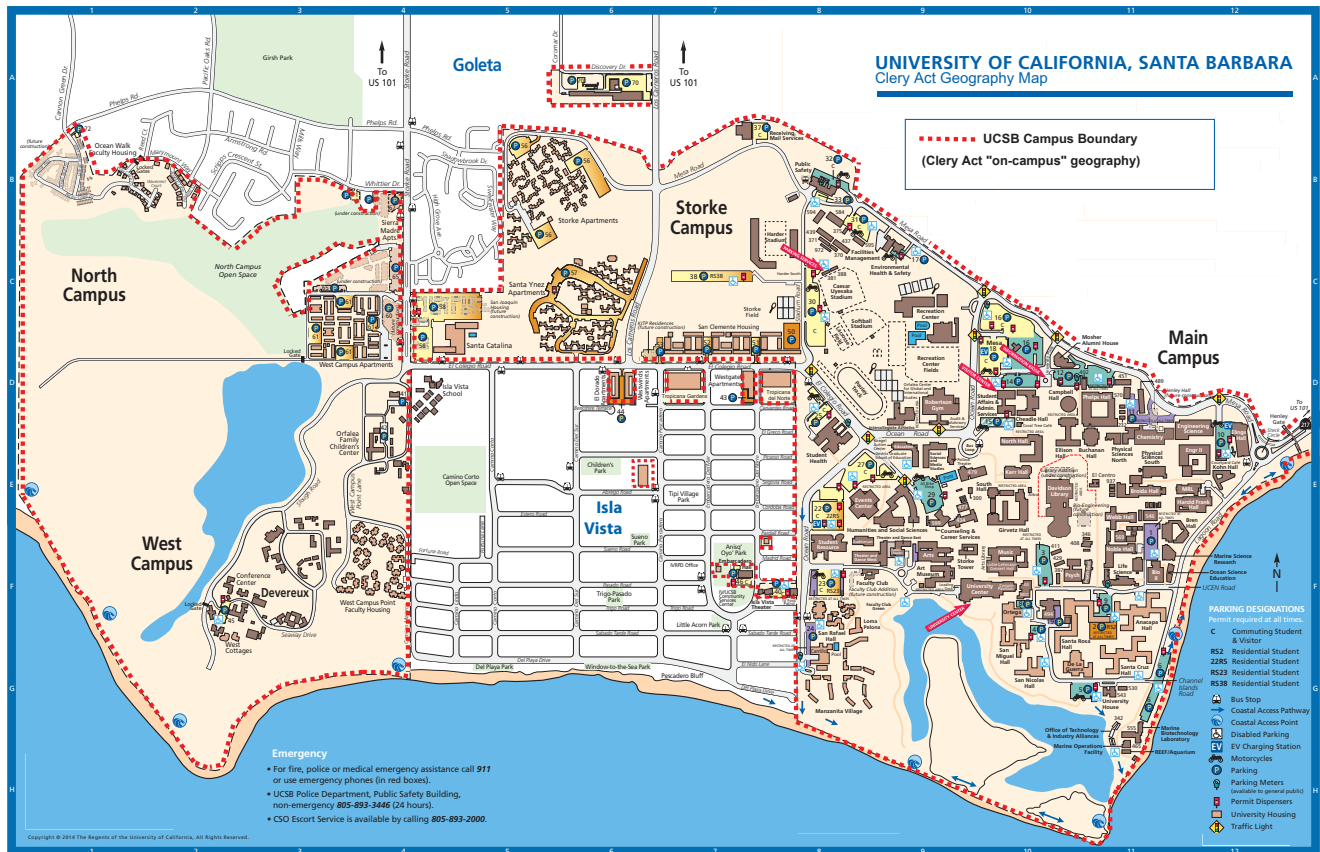

Appendix Clery Act Geography Maps

UC SANTA BARBARA ON-CAMPUS PROPERTIES MAP

UC SANTA BARBARA POLICE DEPARTMENT PATROL ZONE MAP (for Daily Crime Logs only)

ON-CAMPUS AND PUBLIC PROPERTY MAP

- Green identifies UC Santa Barbara "on-campus" Clery Act geography.
- Red identifies "public property" Clery Act geography.