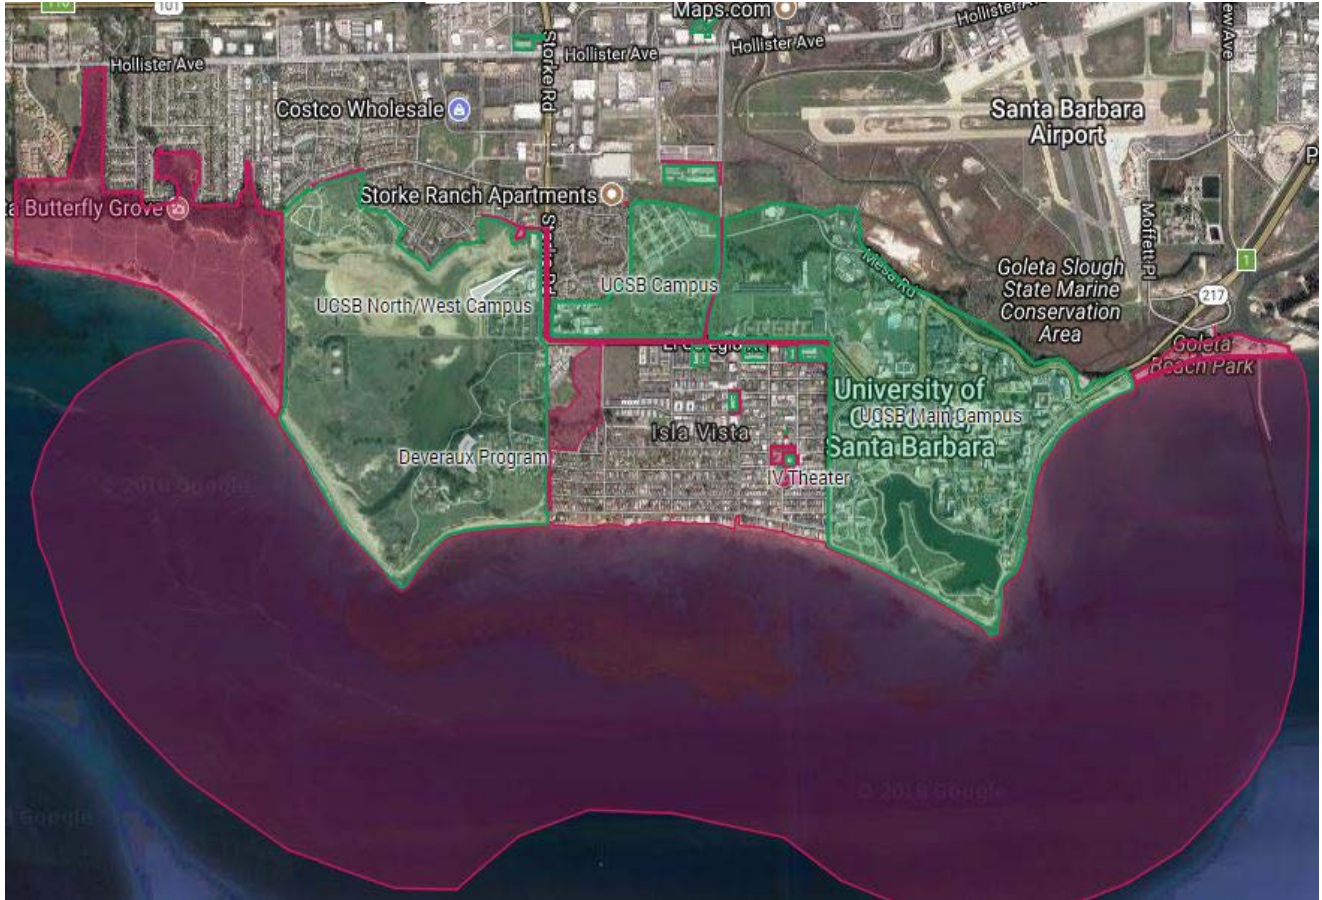

Appendix Clery Act Geography Maps

UC SANTA BARBARA ON-CAMPUS PROPERTIES MAP

UC SANTA BARBARA POLICE DEPARTMENT PATROL ZONE MAP (for Daily Crime Logs only)

ON-CAMPUS AND PUBLIC PROPERTY MAP

- Green identifies UC Santa Barbara "on-campus" Clery Act geography.
- Red identifies "public property" Clery Act geography.